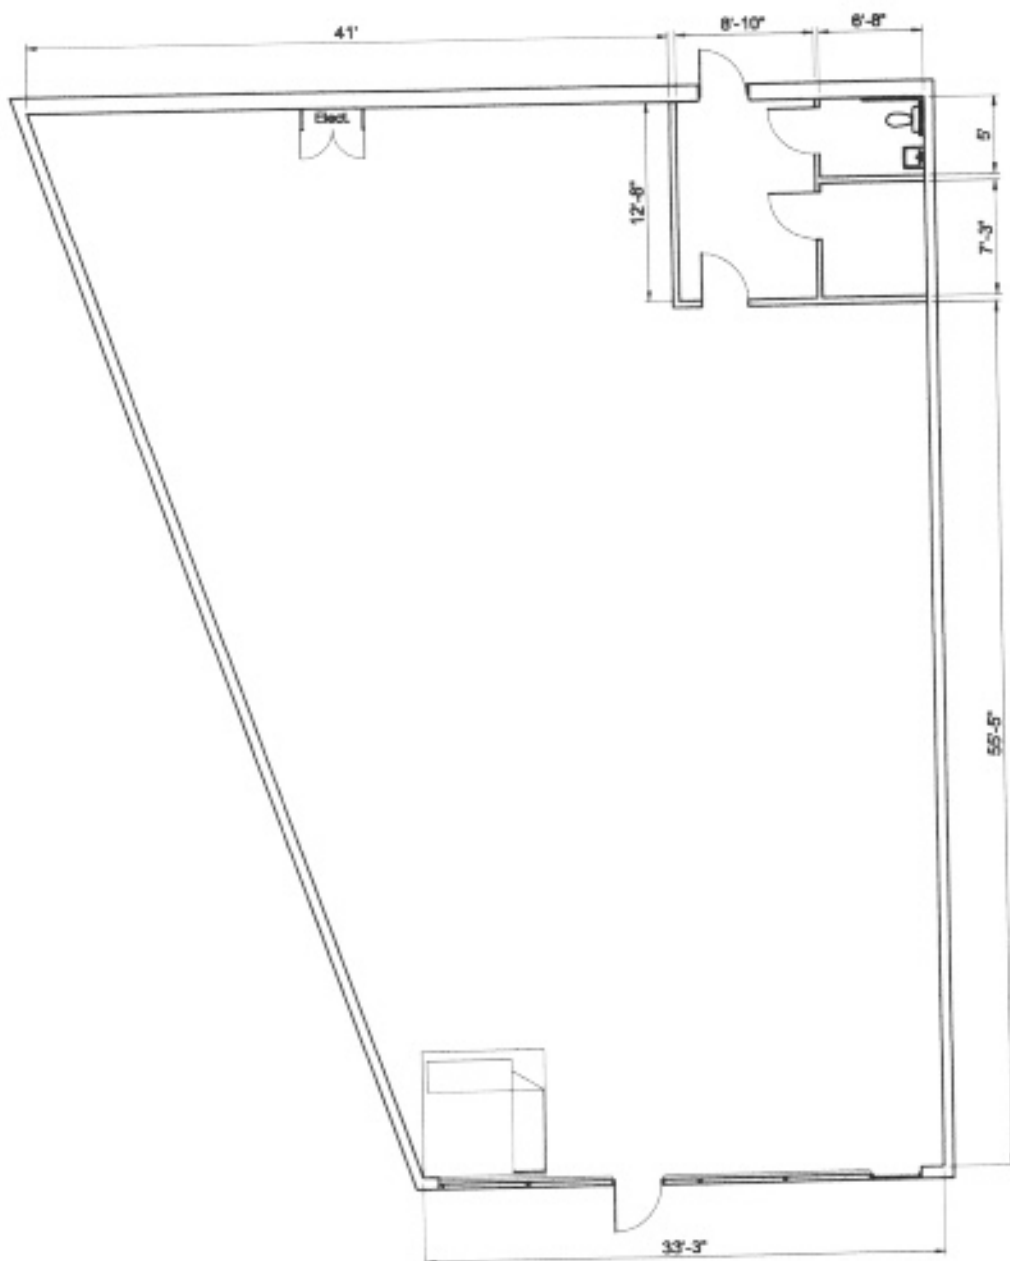

Floor Plan Suite 4720-5  
No Scale 2,853 SF

Dinerman Group, LLC  
TEL. 404-631-6344

4720 Jonesboro Road  
Union City, Georgia 30291

**Floor Plan Suite 4720-6**  
No Scale 3,289 SF

**Dinerman Group, LLC**  
TEL. 404-891-8344

**4720 Jonesboro Road**  
**Union City, Georgia 30291**

Floor Plans Suite 4720-5 and 6  
 No Scale

**Dineman Group, LLC**  
 TEL. 404-891-8944

**4720 Jonesboro Road**  
**Union City, Georgia 30291**