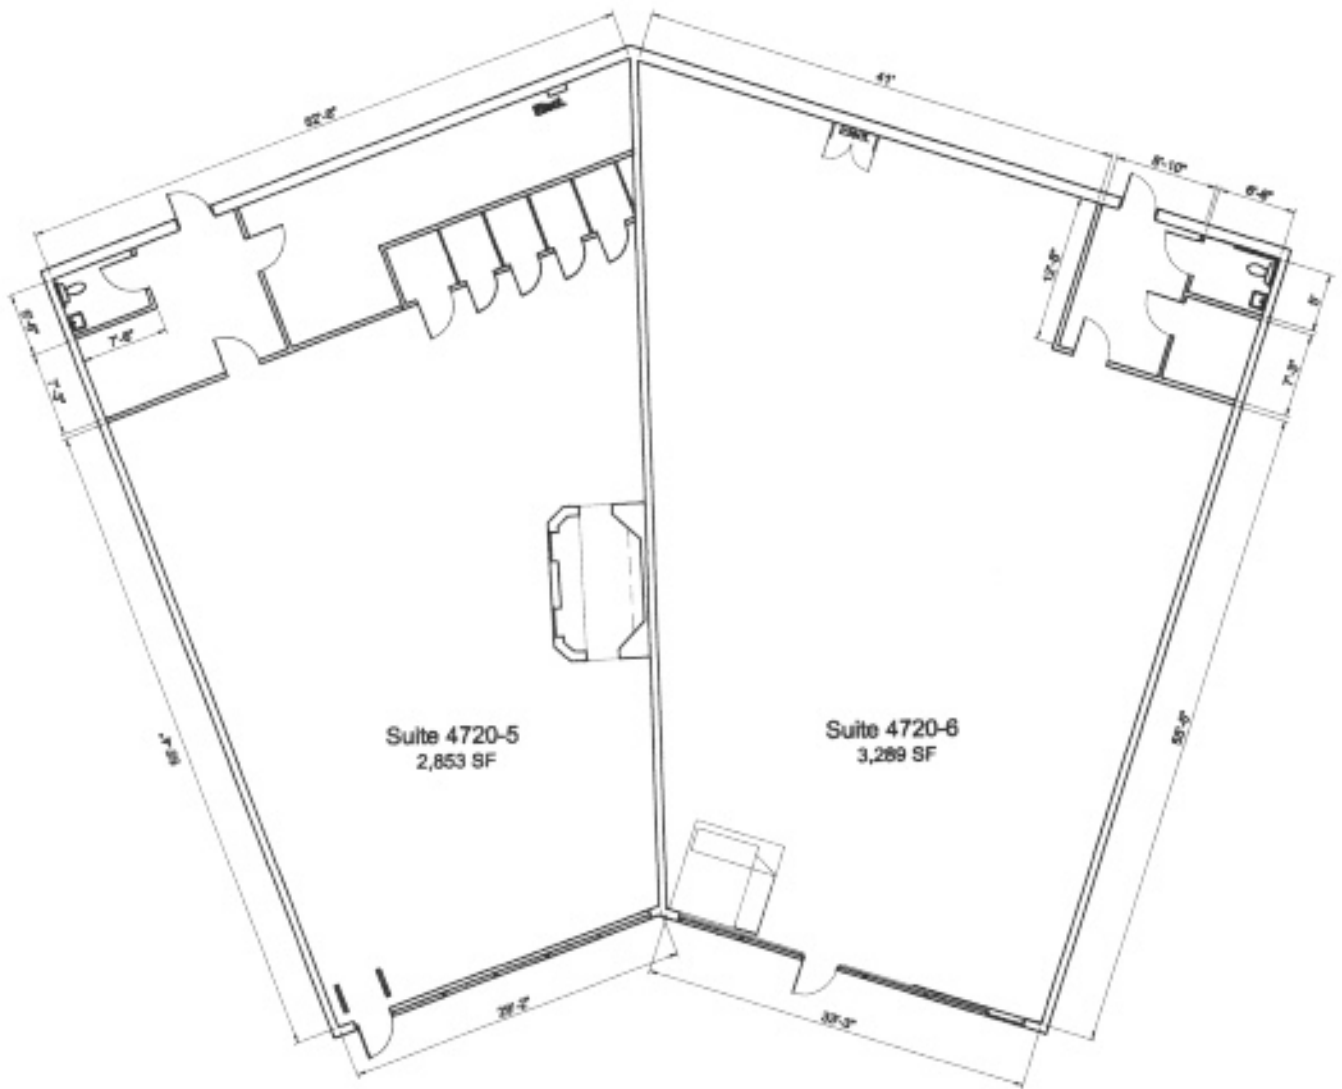

Floor Plan Suite 4720-5  
No Scale 2,853 SF

Dinerman Group, LLC  
TEL. 404-631-6344

4720 Jonesboro Road  
Union City, Georgia 30291

**Floor Plan Suite 4720-6**  
No Scale 3,289 SF

**Dinerman Group, LLC**  
TEL. 404-891-8344

**4720 Jonesboro Road**  
**Union City, Georgia 30291**

Floor Plans Suite 4720-5 and 6  
 No Scale

**Dineman Group, LLC**  
 TEL. 404-891-8944

**4720 Jonesboro Road**  
**Union City, Georgia 30291**